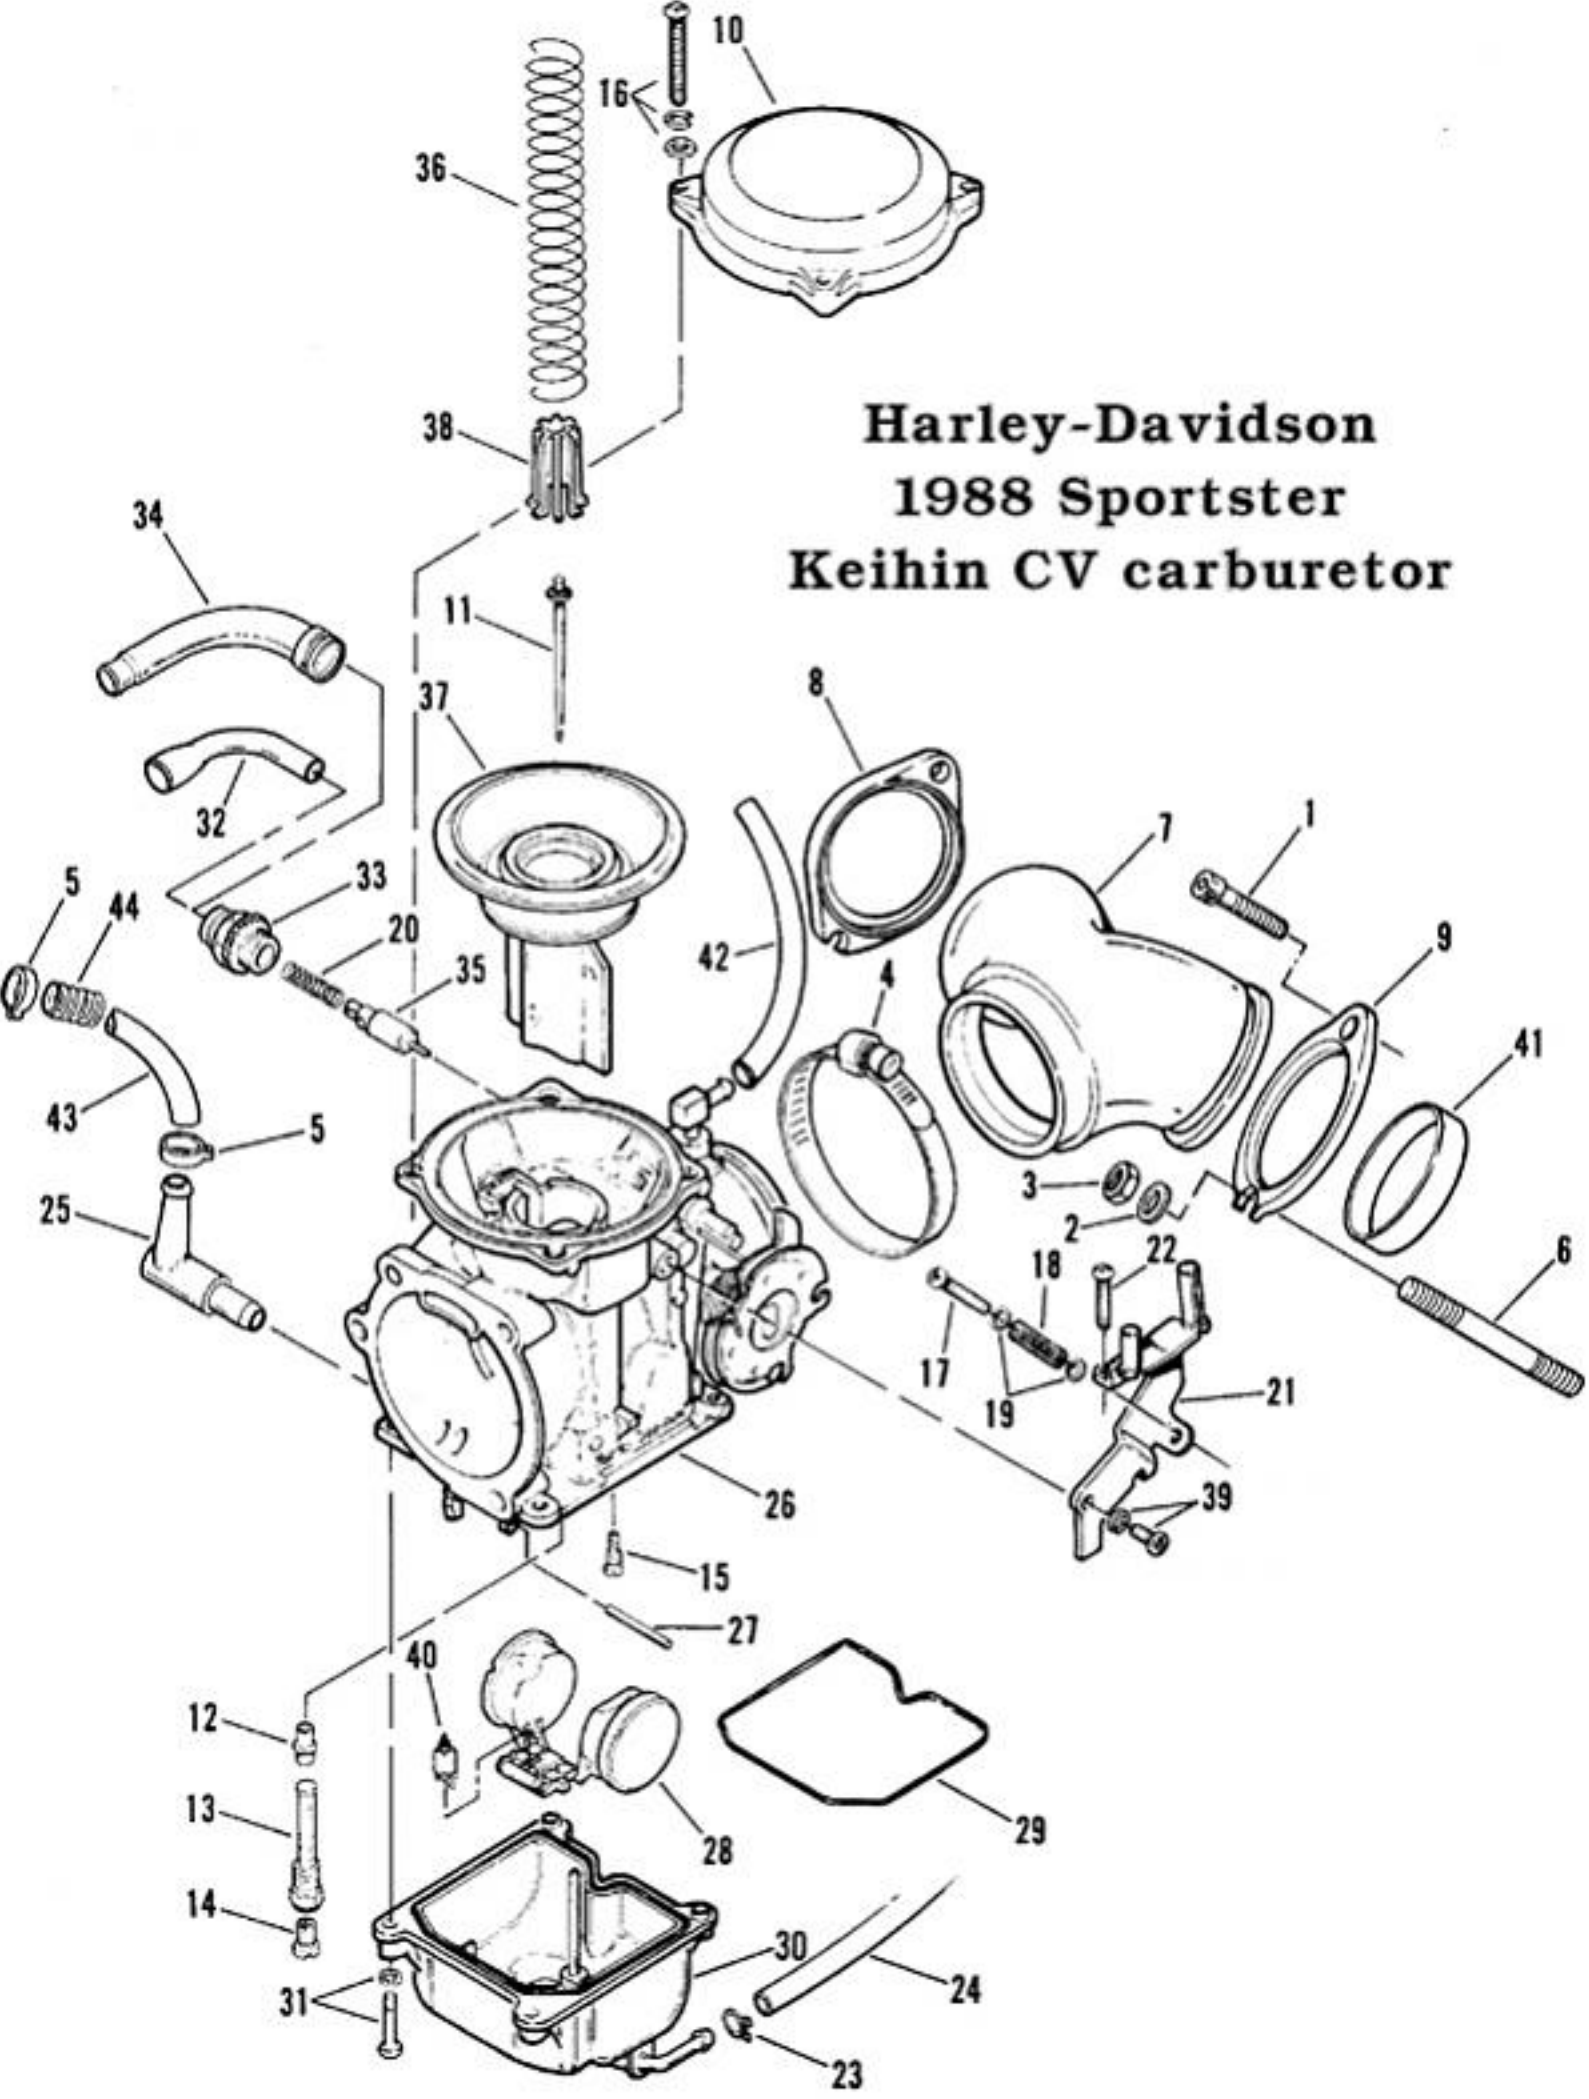

Harley-Davidson 1988 Sportster Keihin CV carburetor

INDEX NO.	PART NO.	NAME	USED ON
1	3201W	SCREW (2)	88 to * — All Models
2	6771	WASHER (2)	88 to * — All Models
3	7753	NUT (2)	88 to * — All Models
4	9954	CLAMP	88 to * — All Models
5	10014	CLAMP (2)	88 to * — All Models
6	11731	STUD, (2)	88 to * — All Models
7	27004—88	INTAKE MANIFOLD	88 to * — All Models
8	27009—86A	MOUNTING FLANGE, front	88 to * — All Models
9	27010—86A	MOUNTING FLANGE, rear	88 to * — All Models
10	27040—88	TOP, carburetor	88 to * — All Models
11	27091—88	JET, needle	88 to * — XLH 883 All Models
	27092—88	JET, needle (Cal. only)	88 to * — XLH 883 All Models
	27094—88	JET, needle	88 to * — XLH 1200
	27099—88	JET, needle (Cal. only)	88 to * — XLH 1200
12	27100—88	NEEDLE JET	88 to * — All Models
13	27101—88	NEEDLE JET HOLDER	88 to * — All Models
14	27105—88	MAIN JET	88 to * — XLH 1200
	27114—88	MAIN JET (Cal. only)	88 to * — XLH 1200
	27115—88	MAIN JET	88 to * — XLH 883 All Models
	27116—88	MAIN JET (Cal. only)	88 to * — XLH 883 All Models
15	27117—88	SLOW JET	88 to * — All Models
16	27129—88	SCREW, top (3)	88 to * — All Models
17	27130—81	IDLE SCREW	88 to * — All Models
18	27136—81	SPRING	88 to * — All Models
19	27137—81	WASHER (2)	88 to * — All Models
20	27315—88	SPRING	88 to * — All Models
21	27316—88	BRACKET, throttle	88 to * — All Models
22	27317—88	SCREW	88 to * — All Models
23	27368—76	CLIP	88 to * — All Models
24	27369—76	HOSE, overflow	88 to * — All Models
25	27371—76	FITTING	88 to * — All Models
26	27501—88	CARBURETOR	88 to * — XLH 883 All Models
	27502—88	CARBURETOR	88 to * — XLH 1200
	27503—88	CARBURETOR (Cal. only)	88 to * — XLH 1200
	27504—88	CARBURETOR (Cal. only)	88 to * — XLH 883 All Models
27	27575—88	PIN	88 to * — All Models
28	27576—88	FLOAT	88 to * — All Models
29	27577—88	O-RING	88 to * — All Models
30	27578—88	FLOAT CHAMBER	88 to * — All Models
31	27579—88	SCREW (4)	88 to * — All Models
32	27580—88	CABLE GUIDE	88 to * — All Models
33	27581—88	STARTER CAP	88 to * — All Models
34	27582—88	CABLE SEALING CAP	88 to * — All Models
35	27583—88	STARTER VALVE	88 to * — All Models
36	27584—88	SPRING	88 to * — All Models
37	27585—88	VACUUM PISTON	88 to * — All Models
38	27586—88	SPRING SEAT	88 to * — All Models
39	27587—88	SCREW	88 to * — All Models
40	27886—78	VALVE, w/clip	88 to * — All Models
41	29049—88	INSERT (2)	88 to * — All Models